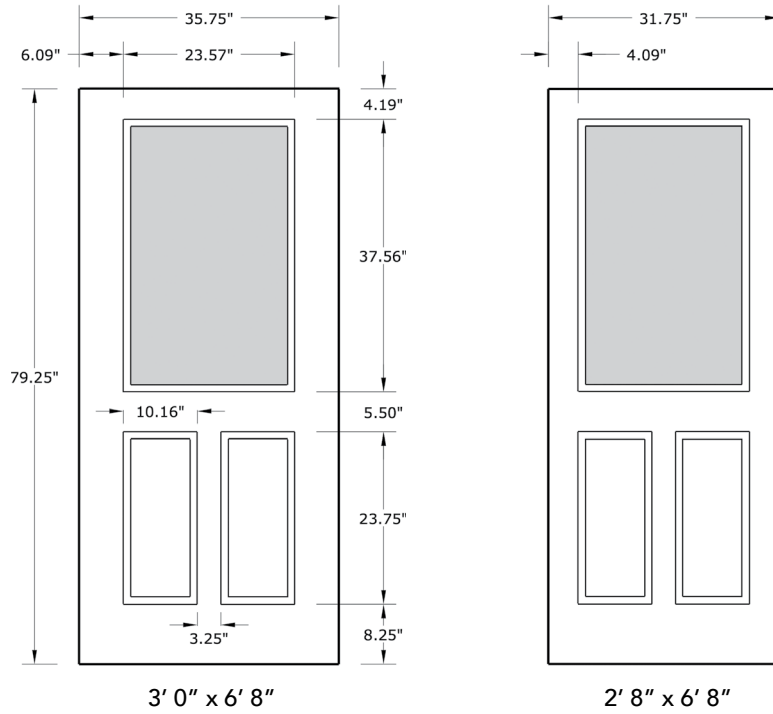

6'8" DRG/DRS12 FLUSH GLAZED HALF LITE DOOR

OAK & SMOOTH

AVAILABLE SIZING

NOTE: BY REQUEST, DOOR HEIGHT COMES IN VARYING DIMENSIONS TO A MINIMUM OF 79". EXCESS WILL BE TAKEN FROM BOTTOM RAIL. ALL OTHER DIMENSIONS WILL REMAIN THE SAME.

GLASS & DAYLIGHT OPENING

A = DISTANCE FROM TOP OF DOOR TO TOP OF OPENING

MATCHING SIDELITES

SLG/SLS12

Available Widths:

- 1' 0"
- 1' 2"

Spec Page = 198