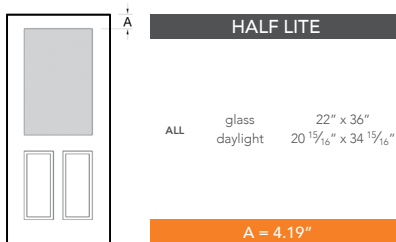

6'8" DRG/DRS12 FLUSH GLAZED HALF LITE DOOR

OAK & SMOOTH

AVAILABLE SIZING

NOTE: BY REQUEST, DOOR HEIGHT COMES IN VARYING DIMENSIONS TO A MINIMUM OF 79". EXCESS WILL BE TAKEN FROM BOTTOM RAIL. ALL OTHER DIMENSIONS WILL REMAIN THE SAME.

GLASS & DAYLIGHT OPENING

A = DISTANCE FROM TOP OF DOOR TO TOP OF OPENING

MATCHING SIDELITES

SLG/SLS12

Available Widths:

- 1' 0"
- 1' 2"

Spec Page = 198